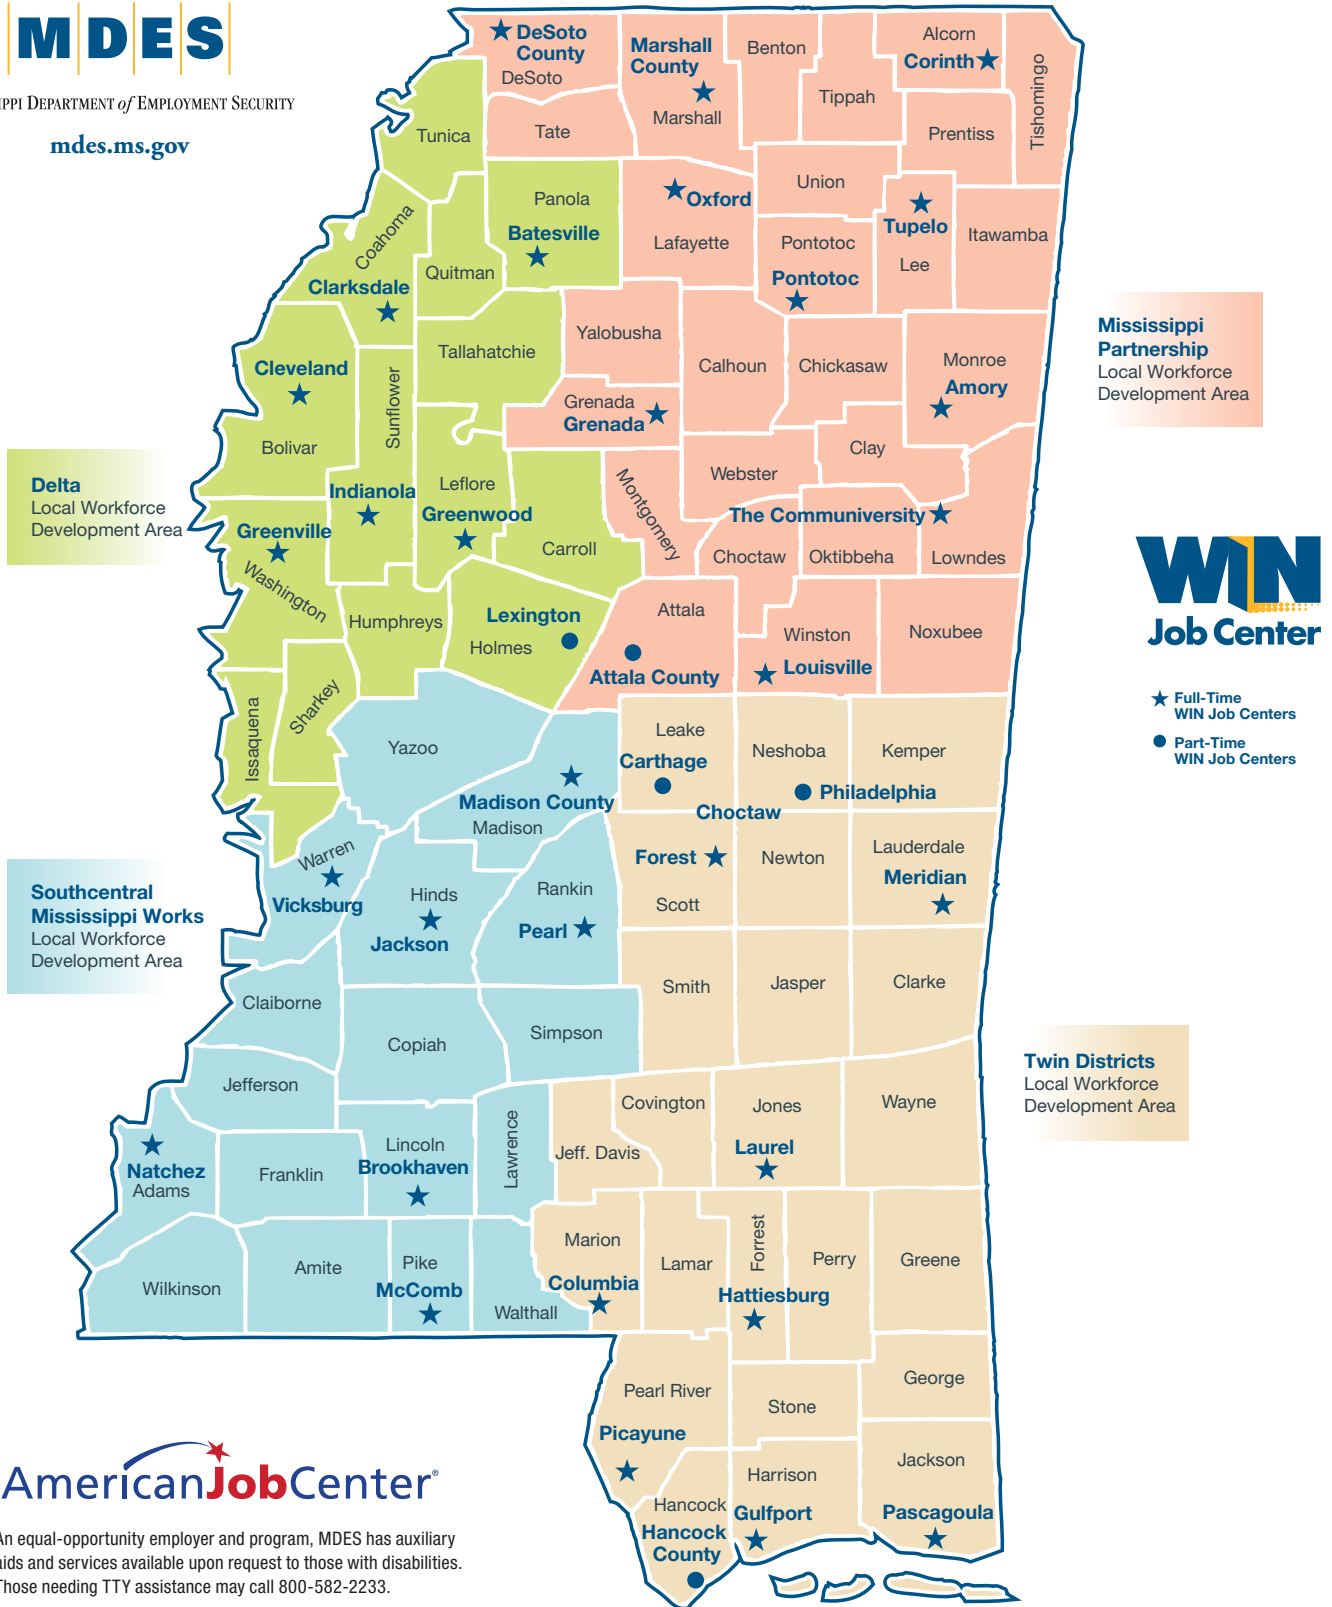

WIN Job Center Locations

Helping Mississippians Get Jobs

MISSISSIPPI DEPARTMENT of EMPLOYMENT SECURITY
mdes.ms.gov

Delta
Local Workforce Development Area

Mississippi Partnership
Local Workforce Development Area